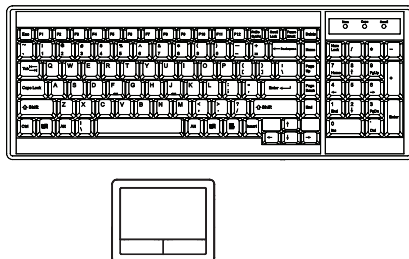

DVI-D KVM	Remote	12-port	
	0	0	L120 - 1201D

DVI-D USB KVM Cable

Resolution 16:10 - max. 1920 x 1200
Support **: 16:9 - max. 1920 x 1080
4:3 - max. 1600 x 1200

CI - 6 (6 ft)
CI - 15 (15 ft)

Cat6 Matrix KVM	Remote	8-port	16-port	32-port	
	1	1	-	L120 - MUIP1613	L120 - MUIP3213
	2	1	-	L120 - MUIP1624	L120 - MUIP3224
	0	1	-	L120 - MU1602	L120 - MU3202
	0	2	-	L120 - MU1603	L120 - MU3203
	0	3	-	L120 - MU1604	L120 - MU3204

Cat6 KVM Dongle

DG - 100C
USB-C dongle

DG - 100P
DP - USB dongle

DG - 100H
HDMI - USB dongle

DG - 100SD
DVI - USB dongle

DG - 100S
VGA - USB dongle

Resolution 16:10 - max. 1920 x 1200
Support **: 16:9 - max. 1920 x 1080
4:3 - max. 1600 x 1200

Cat6 Combo KVM	Remote	8-port	16-port	32-port	
	1	0	L120 - UIP802	L120 - UIP1602	L120 - UIP3202
	0	1	L120 - U802	L120 - U1602	L120 - U3202
	0	0	L120 - U801	L120 - U1601	L120 - U3201

DB-15 Combo KVM	Remote	8-port	16-port	
	1	0	L120 - IP802	L120 - IP1602
	0	1	L120 - 802	L120 - 1602
	0	0	L120 - S801	L120 - S1601

DB-15 VGA USB KVM Cable

CB - 6 (6 ft)

CB - 10 (10 ft)

CB - 15 (15 ft)

Resolution 16:10 - max. 1920 x 1200
Support **: 16:9 - max. 1920 x 1080
4:3 - max. 1600 x 1200

IP Console

High Performance KVM Access Over IP

Connector :	RJ45
User management :	1 x active user, 15-user login
Network protocol :	DHCP / BOOTP / DNS
Security :	TLS 1.3, AES, LDAP, Active Directory (AD), HTTP(s)
Browser :	Chrome, Firefox, Edge, etc.
Resolution :	16:9 - max. 1920 x 1080 / 16:10 - max. 1920 x 1200 / 4:3 - max. 1600 x 1200

Standard Keyboard

G keyboard with touchpad

Supporting layouts

America						
	U.S.					
EMEA						
	U.K.	Germany	France	Russia	Spain	Italy
Asia						
	Japan	Korea